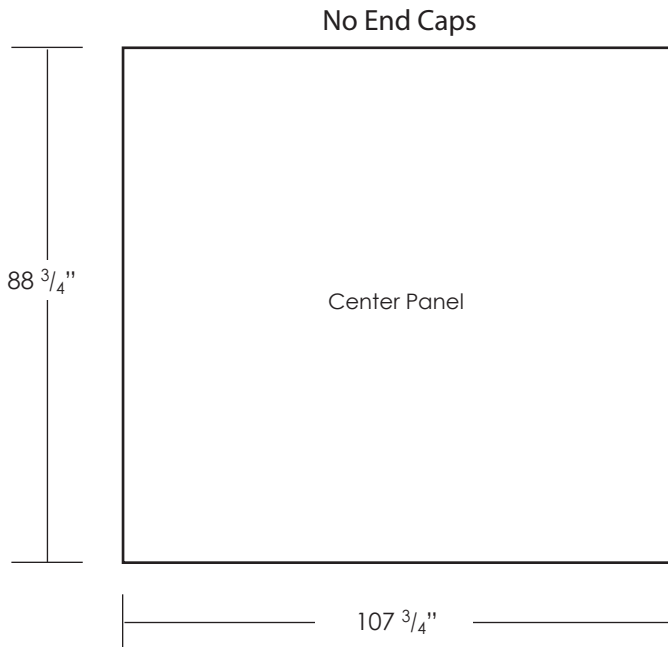

## Panel Dimensions

 Shaded area will not be visible from the front.

\*\* Add 1/2" bleed to all four sides

**Send artwork via**  
CD-ROM, DVD, FTP