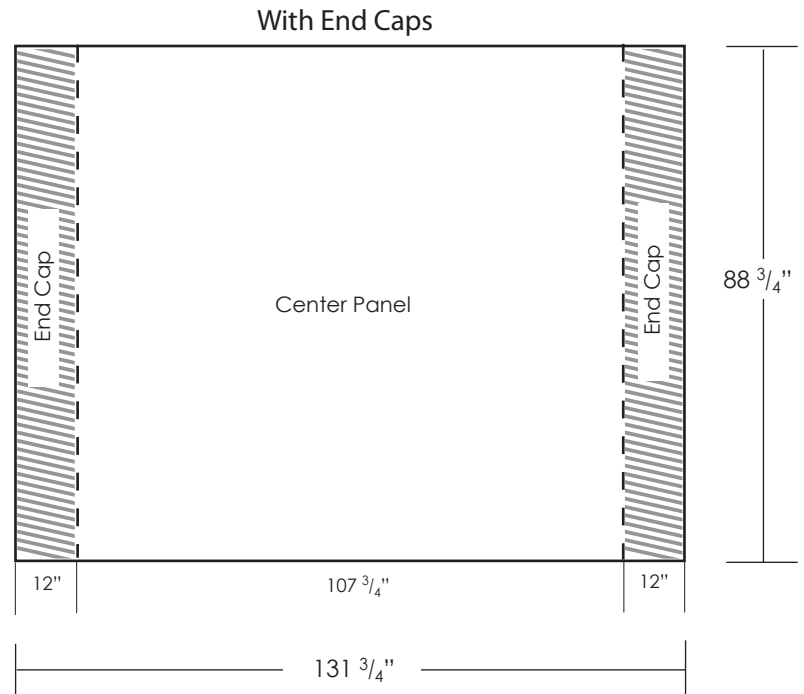

## Panel Dimensions

 Shaded area will not be visible from the front.

\*\* Add 1/2" bleed to all four sides

**Send artwork via**  
CD-ROM, DVD, FTP