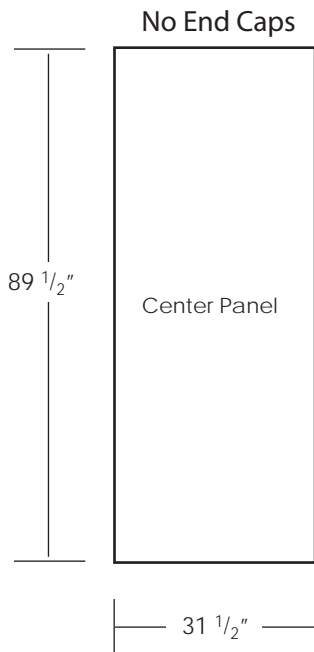

Panel Dimensions

 Shaded area will not be visible from the front

* Add 1/2" bleed to all four sides

Send artwork via
CD-ROM, DVD, FTP

Graphic specifications

Use CMYK color profile.

Tiff files without layers are preferred. High-resolution .pdf, .ai or .psd files are also accepted.