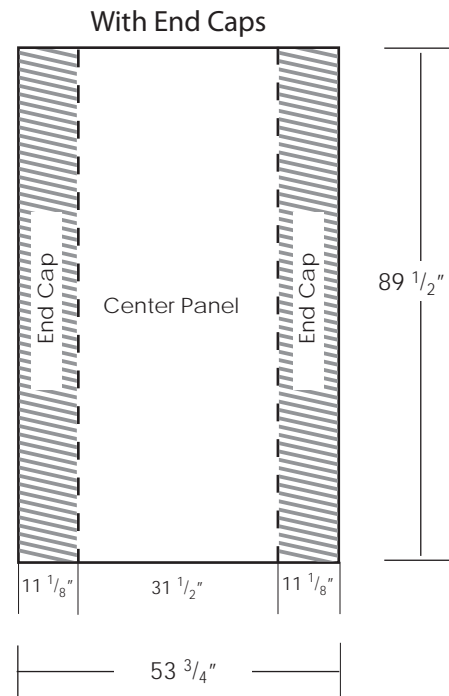

Panel Dimensions

 Shaded area will not be visible from the front

* Add 1/2" bleed to all four sides

Send artwork via
CD-ROM, DVD, FTP

Graphic specifications

Use CMYK color profile.

Tiff files without layers are preferred. High-resolution .pdf, .ai or .psd files are also accepted.