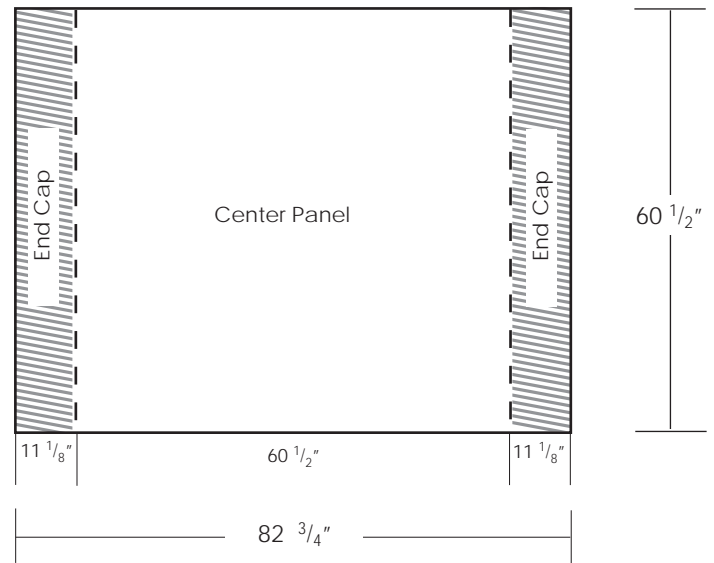

Top View

Front View

Panel Dimensions

No End Caps

With End Caps

 Shaded area will not be visible from the front

* Add 1/2" bleed to all four sides

Send artwork via
CD-ROM, DVD, FTP