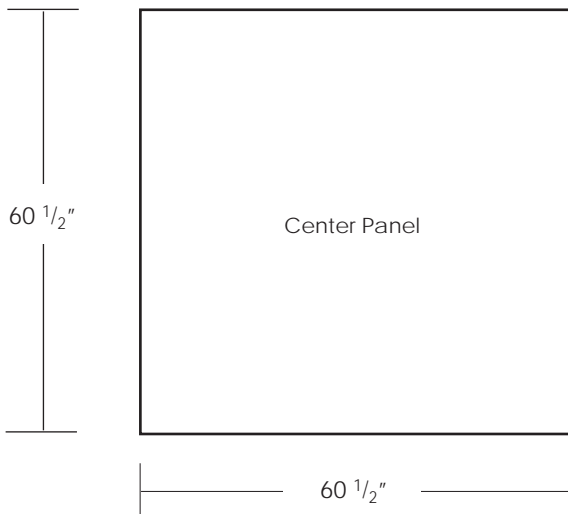

Top View

Front View

Panel Dimensions

No End Caps

With End Caps

 Shaded area will not be visible from the front

* Add 1/2" bleed to all four sides

Send artwork via
CD-ROM, DVD, FTP