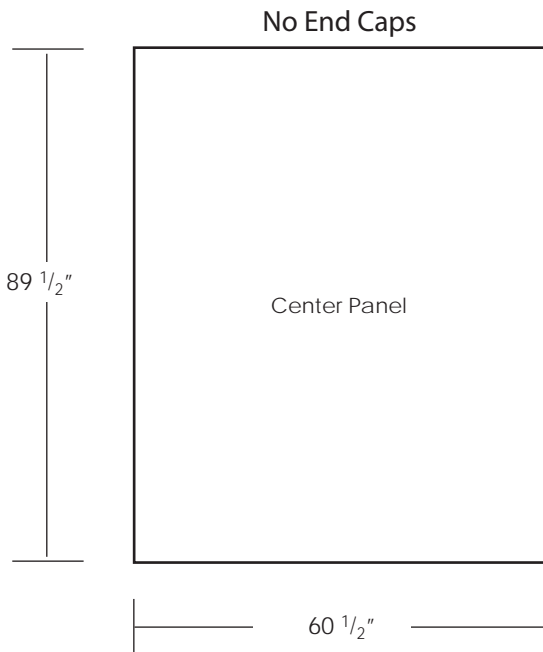

Top View

Front View

Panel Dimensions

 Shaded area will not be visible from the front

** Add 1/2" bleed to all four sides

Send artwork via
CD-ROM, DVD, FTP

Graphic specifications

Use CMYK color profile.