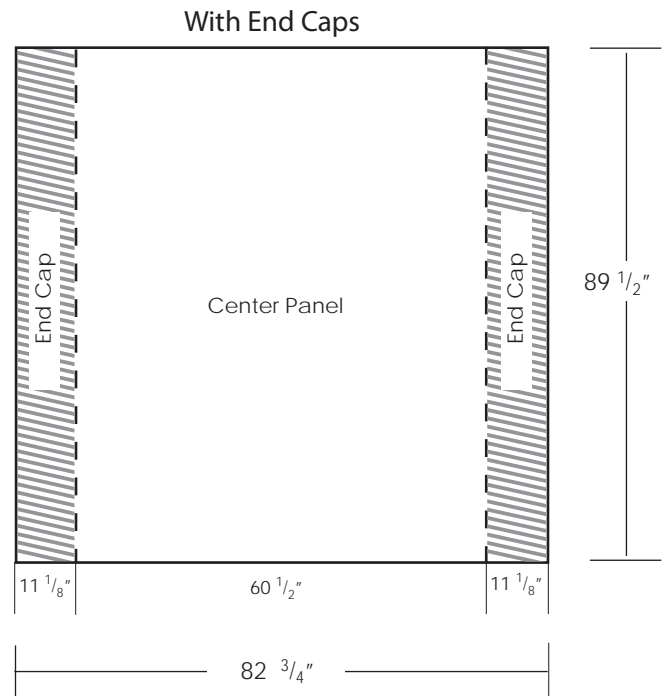

Top View

Front View

Panel Dimensions

 Shaded area will not be visible from the front

** Add 1/2" bleed to all four sides

Send artwork via
CD-ROM, DVD, FTP

Graphic specifications

Use CMYK color profile.