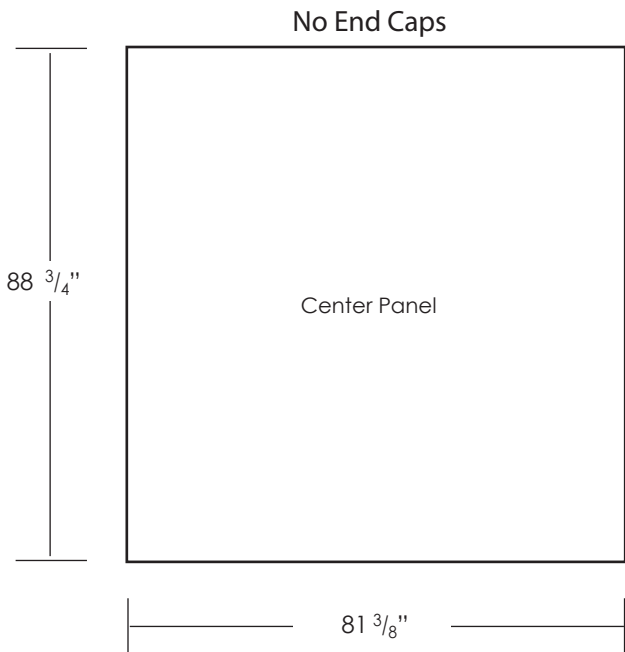

Panel Dimensions

 Shaded area will not be visible from the front

** Add 1/2" bleed to all four sides

Send artwork via
CD-ROM, DVD, FTP

Graphic specifications

Use CMYK color profile.

Tiff files without layers are preferred. High-resolution .pdf, .ai or .psd files are also accepted.