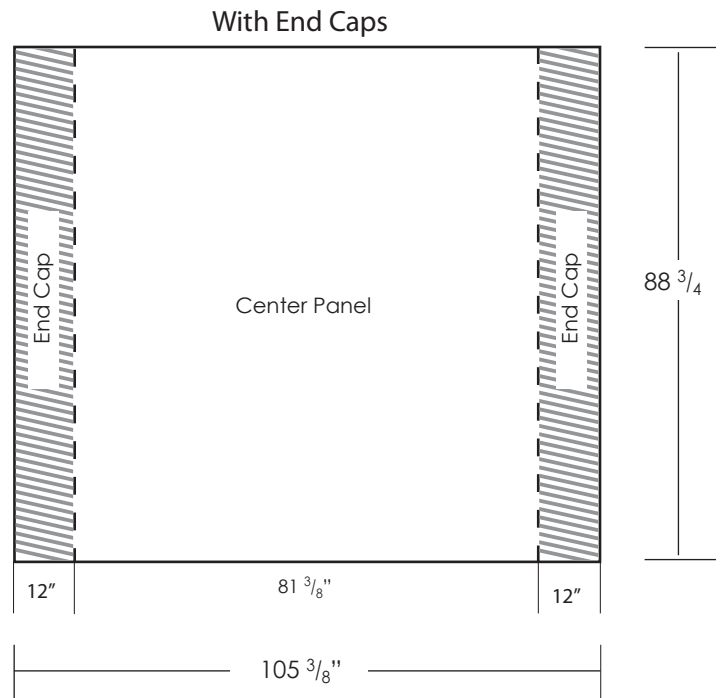

Panel Dimensions

 Shaded area will not be visible from the front

** Add 1/2" bleed to all four sides

Send artwork via
CD-ROM, DVD, FTP

Graphic specifications

Use CMYK color profile.

Tiff files without layers are preferred. High-resolution .pdf, .ai or .psd files are also accepted.