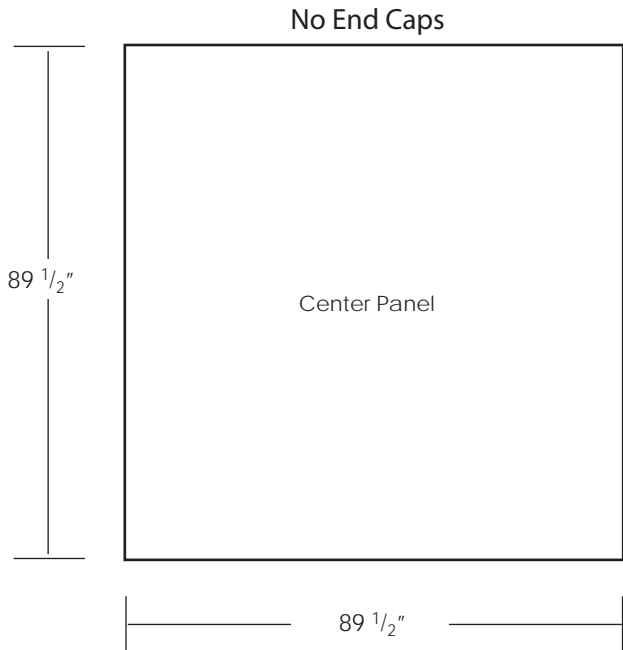

Panel Dimensions

 Shadowed area will not be visible from the front

** Add 1/2" bleed to all four sides

Send artwork via
CD-ROM, DVD, FTP

Graphic specifications

Use CMYK color profile.

Tiff files without layers are preferred. High-resolution .pdf, .ai or .psd files are also accepted.