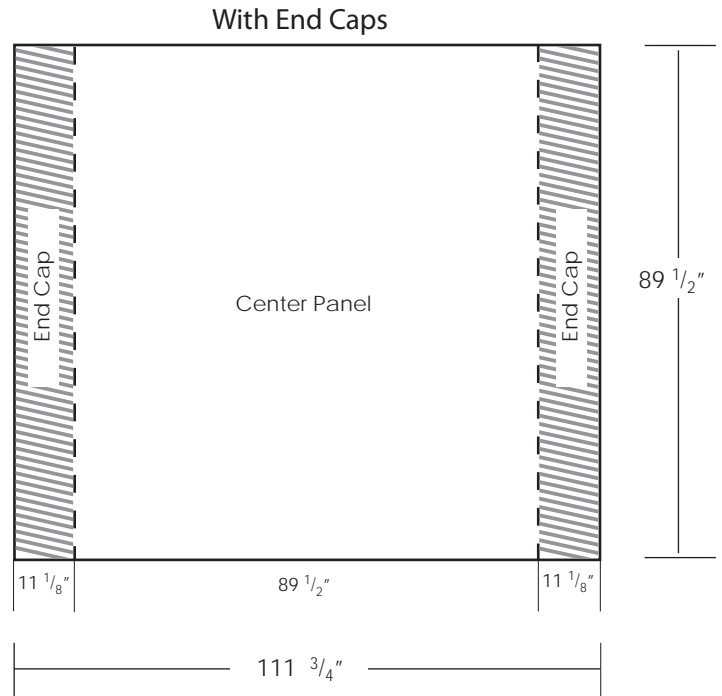

Panel Dimensions

 Shadowed area will not be visible from the front

** Add 1/2" bleed to all four sides

Send artwork via
CD-ROM, DVD, FTP

Graphic specifications

Use CMYK color profile.

Tiff files without layers are preferred. High-resolution .pdf, .ai or .psd files are also accepted.