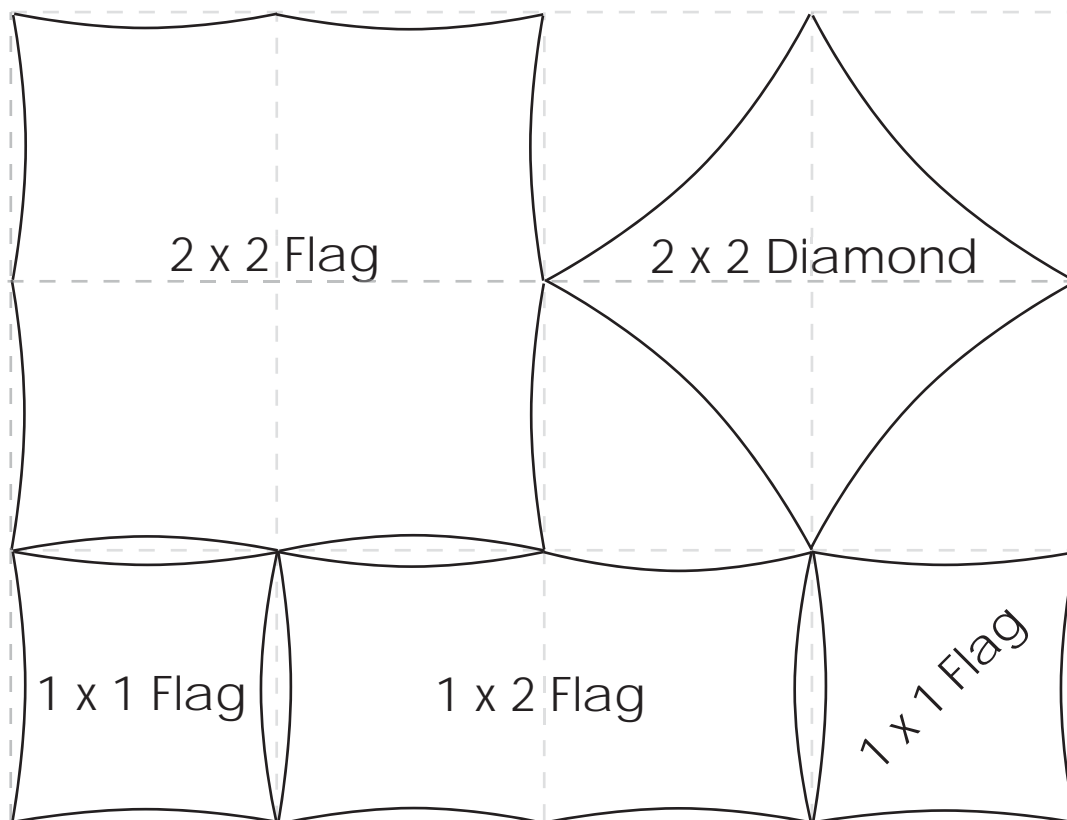

Front View

Panel Dimensions

1 x 1 Flag	26 1/2" x 26 1/2" (N.B. curved frame - 24 1/2" x 26 1/2")
1 x 2 (or 2 x 1) Flag	26 1/2" x 52" (N.B. Include 3 button holes per long side)
2 x 2 Flag	52" x 52" (N.B. Include 3 button holes per side)
2 x 2 Diamond	40" x 40"